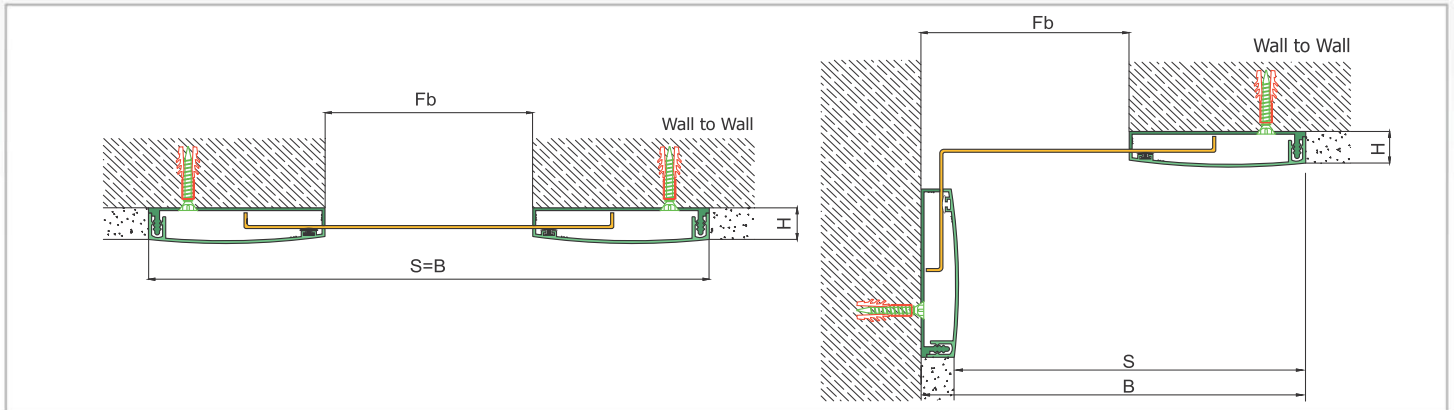

AS A155 profile is designed for wall & ceiling applications at indoor areas as well as exterior wall applications. It functions as a seismic profile and gives a decorative aspect with invisible screwing system. Base frames of the profile are fixed on the surface at both sides and the movable center plate meets the displacements. It can be used as surface or flush mounted. EPDM Cord placed between cover and center plates tighten the plates and eliminate metal stroking noise. For exterior applications, please inform Asteknik before placing an order.

SEISMIC

* Visuals are representative and the profile configuration may differ depending on the characteristics requested.

LOCATION	MODEL	GAP (Fb) mm	HEIGHT (H) MM	OVERALL WIDTH (B) mm	VISIBLE WIDTH (S) mm	MOVEMENT (W) mm	LOAD CAPACITY	STANDARD LENGTH (mt)
Wall to Wall	AS A155L-050	50	16	220	220	+70/-50	N/A	3
	AS A155-050	50	16	220	220	+70/-50	N/A	3
	AS A155L-080	80	16	250	250	+70/-75	N/A	3
	AS A155L-100	100	16	270	270	+70/-75	N/A	3
	AS A155-100	100	16	270	270	+70/-75	N/A	3
	AS A155L-150	150	16	320	320	±35	N/A	3
	AS A155-150	150	16	320	320	+70/-75	N/A	3
	AS A155L-200	200	16	370	370	±35	N/A	3
	AS A155L-250	250	16	420	420	±35	N/A	3
	AS A155L-300	300	16	470	470	±35	N/A	3

Note: Please ask for different sizes
 AS A155L series' center plates are manufactured from aluminum sheet

Profil No Profile Number	AS A155L 050	AS A155 050K
Açıklık (Fb) mm Gap (Fb) mm	50	50
Yükseklik (H) mm yaklaşık Coating thickness (H) mm approx	16	16
Hareket Kapasitesi (W) mm yaklaşık Movement capacity (W) mm approx	+70/-50	±35
Renk Color	Alüminyum Orta ve Üst Kapak: Eloksallı, Alüminyum Bağlantı Elemanı: Natürel, Filtler: Siyah Aluminum Center and Cover Plate: Anodised, Aluminum Base Frame: Natural, Inserts: Black	
Standart Uzunluk (m) Standard Length (m)	3	