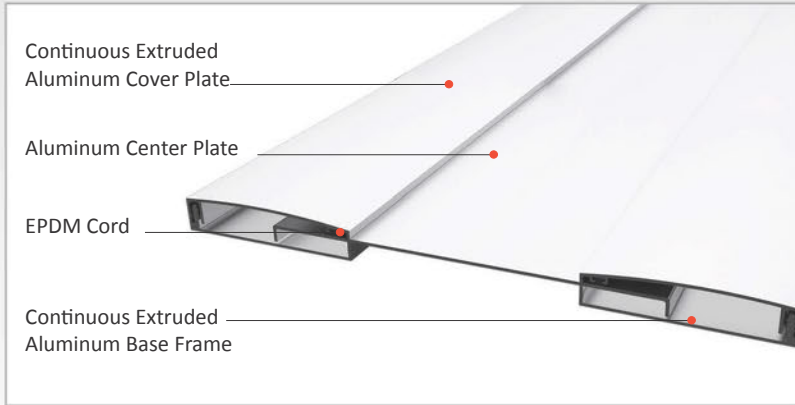

AS A155 profile is designed for wall & ceiling applications at indoor areas as well as exterior wall applications. It functions as a seismic profile and gives a decorative aspect with invisible screwing system. Base frames of the profile are fixed on the surface at both sides and the movable center plate meets the displacements. It can be used as surface or flush mounted. EPDM Cord placed between cover and center plates tighten the plates and eliminate metal stroking noise. For exterior applications, please inform Asteknik before placing an order.

- Application Areas** : Indoor & Outdoor / Wall & Ceiling
- Ideal for** : Airports, Shopping Malls, Residences, Hospitals, Hotels, Commercial & Public Buildings etc.
- Material** : Anodized Aluminum, EPDM Cord
- Aluminum Alloy** : 6063 AA-USA / EN AW 6063
- Optional Supplies** : Fire Barrier, Waterproof EPDM membrane

Note: Please ask for different sizes
 AS A155L series' center plates are manufactured from aluminum sheet

Profil No Profile Number	AS A155L 050	AS A155 050K
Açıklık (Fb) mm Gap (Fb) mm	50	50
Yükseklik (H) mm yaklaşık Coating thickness (H) mm approx	16	16
Hareket Kapasitesi (W) mm yaklaşık Movement capacity (W) mm approx	+70/-50	±35
Renk Color	Alüminyum Orta ve Üst Kapak: Eloksallı, Alüminyum Bağlantı Elemanı: Natürel, Filtler: Siyah Aluminum Center and Cover Plate: Anodised, Aluminum Base Frame: Natural, Inserts: Black	
Standart Uzunluk (m) Standard Length (m)	3	