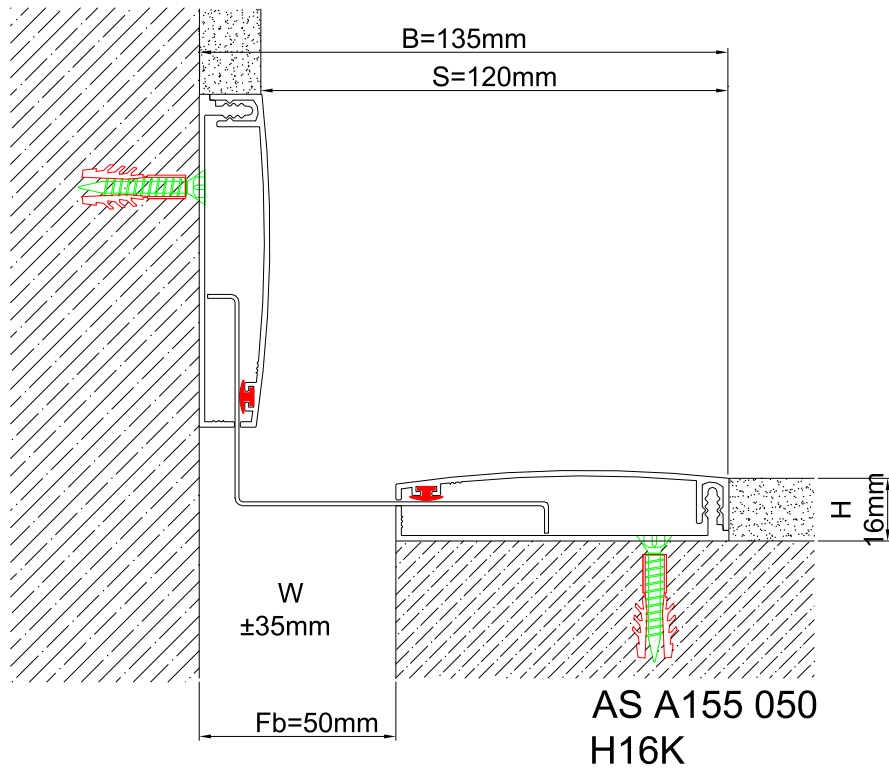

AS A155 profile is designed for wall & ceiling applications at indoor areas as well as exterior wall applications. It functions as a seismic profile and gives a decorative aspect with invisible screwing system. Base frames of the profile are fixed on the surface at both sides and the movable center plate meets the displacements. It can be used as surface or flush mounted. EPDM Cord placed between cover and center plates tighten the plates and eliminate metal stroking noise. For exterior applications, please inform Asteknik before placing an order.

SEISMIC

* Visuals are representative and the profile configuration may differ depending on the characteristics requested.

LOCATION	MODEL	GAP (Fb) mm	HEIGHT (H) MM	OVERALL WIDTH (B) mm	VISIBLE WIDTH (S) mm	MOVEMENT (W) mm	LOAD CAPACITY	STANDARD LENGTH (mt)
Wall to Wall	AS A155L-050	50	16	220	220	+70/-50	N/A	3
	AS A155-050	50	16	220	220	+70/-50	N/A	3
	AS A155L-080	80	16	250	250	+70/-75	N/A	3
	AS A155L-100	100	16	270	270	+70/-75	N/A	3
	AS A155-100	100	16	270	270	+70/-75	N/A	3
	AS A155L-150	150	16	320	320	±35	N/A	3
	AS A155-150	150	16	320	320	+70/-75	N/A	3
	AS A155L-200	200	16	370	370	±35	N/A	3
	AS A155L-250	250	16	420	420	±35	N/A	3
	AS A155L-300	300	16	470	470	±35	N/A	3

Note: Please ask for different sizes
 AS A155L series' center plates are manufactured from aluminum sheet

Profil No Profile Number	AS A155L 050	AS A155 050K
Açıklık (Fb) mm Gap (Fb) mm	50	50
Yükseklik (H) mm yaklaşık Coating thickness (H) mm approx	16	16
Hareket Kapasitesi (W) mm yaklaşık Movement capacity (W) mm approx	+70/-50	±35
Renk Color	Alüminyum Orta ve Üst Kapak: Eloksallı, Alüminyum Bağlantı Elemanı: Natürel, Filtler: Siyah Aluminum Center and Cover Plate: Anodised, Aluminum Base Frame: Natural, Inserts: Black	
Standart Uzunluk (m) Standard Length (m)	3	