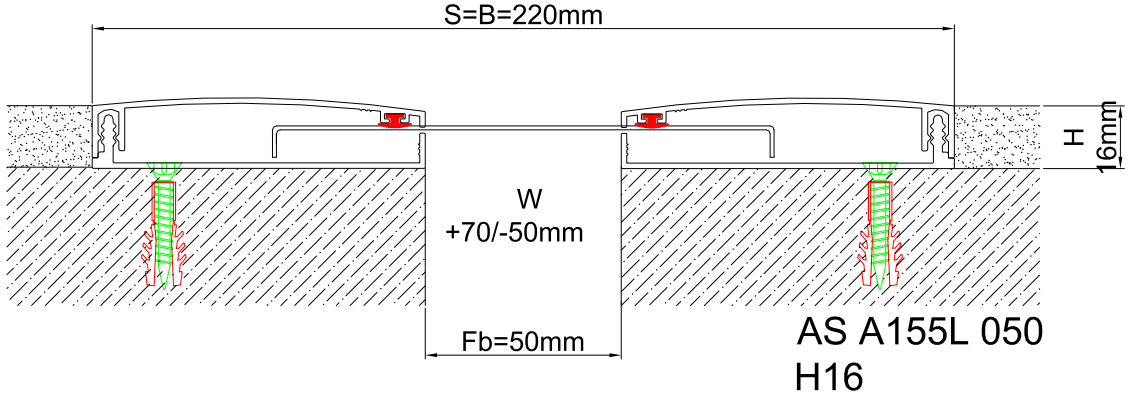

AS A155 profile is designed for wall & ceiling applications at indoor areas as well as exterior wall applications. It functions as a seismic profile and gives a decorative aspect with invisible screwing system. Base frames of the profile are fixed on the surface at both sides and the movable center plate meets the displacements. It can be used as surface or flush mounted. EPDM Cord placed between cover and center plates tighten the plates and eliminate metal stroking noise. For exterior applications, please inform Asteknik before placing an order.

SEISMIC

* Visuals are representative and the profile configuration may differ depending on the characteristics requested.

LOCATION	MODEL	GAP (Fb) mm	HEIGHT (H) MM	OVERALL WIDTH (B) mm	VISIBLE WIDTH (S) mm	MOVEMENT (W) mm	LOAD CAPACITY	STANDARD LENGTH (mt)
Wall to Wall	AS A155L-050	50	16	220	220	+70/-50	N/A	3
	AS A155-050	50	16	220	220	+70/-50	N/A	3
	AS A155L-080	80	16	250	250	+70/-75	N/A	3
	AS A155L-100	100	16	270	270	+70/-75	N/A	3
	AS A155-100	100	16	270	270	+70/-75	N/A	3
	AS A155L-150	150	16	320	320	±35	N/A	3
	AS A155-150	150	16	320	320	+70/-75	N/A	3
	AS A155L-200	200	16	370	370	±35	N/A	3
	AS A155L-250	250	16	420	420	±35	N/A	3
	AS A155L-300	300	16	470	470	±35	N/A	3

Note: Please ask for different sizes
 AS A155L series' center plates are manufactured from aluminum sheet

Profil No Profile Number	AS A155L 050	AS A155 050K
Açıklık (Fb) mm Gap (Fb) mm	50	50
Yükseklik (H) mm yaklaşık Coating thickness (H) mm approx	16	16
Hareket Kapasitesi (W) mm yaklaşık Movement capacity (W) mm approx	+70/-50	±35
Renk Color	Alüminyum Orta ve Üst Kapak: Eloksallı, Alüminyum Bağlantı Elemanı: Natürel, Filtler: Siyah Aluminum Center and Cover Plate: Anodised, Aluminum Base Frame: Natural, Inserts: Black	
Standart Uzunluk (m) Standard Length (m)	3	